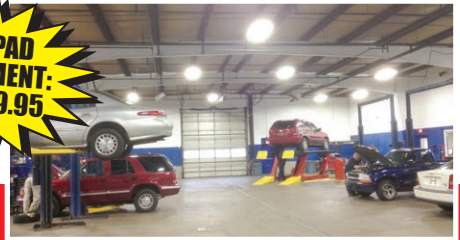

SALES HOURS: M-TH 9AM-8PM F-S 9AM-5PM
SUN 12PM-5PM

(800) 287-3411

957 Washington St | South Attleboro, MA

SERVICE HOURS: M-F 8AM-5PM S 8AM-5PM
SUN Closed

CALL NOW! (800) 287-3411

CALL NOW! (800) 287-3411

$10,500

LOADED TO THE MAX

2006 BUICK LUCERNE
Heated Leather, Loaded, Keyless Entry, Premium Sound, Sunroof! #A2545

$10,800

RUNS LIKE NEW

2005 CHEVY SILVERADO CREW CAB
4X4, Automatic, All Power, A/C, CD, Bedliner! (NAP) #A2819

$5295

ONLY 80K MILES

1999 FORD CROWN VICTORIA
Loaded, Heated Leather, Sunroof, All Power! (NAP) #A2818

$13,959

ONLY 64K MILES

2007 HONDA ACCORD
Loaded, Heated Leather, Sunroof, All Power! #A2758

$11,900

2009 SUBARU IMPREZA OUTBACK
AWD, All Power, A/C, CD, Cruise Control, Keyless Entry! #A2629

$5995

2004 VOLKSWAGEN PASSAT
Wagon, Loaded, Heated Leather, Sunroof, All Power! (NAP) #A2817

$12,885

FULLY LOADED

2007 MERCURY MOUNTAINEER
Heated Leather, 4X4, Sunroof, All Power, Premium Sound! #A2310

$9561

VERY NICE

2008 FORD FUSION
All Power, A/C, CD, Alloys, Bluetooth, USB, Keyless Entry! #A2669

$11,900

2007 MAZDA 3
PW, PL, A/C, CD, Keyless Entry, Cruise Control, Alloys! #A2607

$CALL

2007 TOYOTA CAMRY LE
All Power, A/C, CD, Cruise Control, Bluetooth! #A2769

$13,783

2007 HONDA CR-V
All Power, A/C, CD, AWD, Roof Racks! #A2481

$10,900

FULLY LOADED

2006 JEEP LIBERTY
4X4, All Power, Heated Leather, Sunroof! #A2613

$8995

4 BRAND NEW TIRES

2008 HONDA FIT
All Power, A/C, CD, Cruise Control, Alloys, Bluetooth, Low Miles! #A2781

$6900

ONLY 69K MILES

2002 FORD TAURUS
All Power, A/C, CD, Keyless Entry, Cruise Control, Alloys! (NAP) #A2549

$15,555

LOW MILES

2007 GMC CANYON SLE CREW CAB
4X4, Bedliner, Running Boards, All Power! (NAP) #A2822A

$13,347

SUNROOF

2009 TOYOTA CAMRY LE
All Power, A/C, CD, Keyless Entry, Alloy Wheels! #A2186

$12,498

BEAUTIFULLY EQUIPPED

2005 HYUNDAI AZERA
Heated Leather, Loaded, Premium Sound, Sunroof! #A2438

$11,778

LOW MILES

2007 VOLKSWAGEN PASSAT
Roof Racks, Loaded, Heated Leather, Sunroof, All Power! #A1008

$7995

REAR ENTERTAINMENT

2004 HONDA ODYSSEY
Loaded, Heated Leather, Sunroof, 3rd Row Seats! (NAP) #A2816

$12,688

REAL NICE

2010 NISSAN SENTRA S
All Power, A/C, CD, Bluetooth, Cruise Control! #A1011

*All payments reflect $0 down with credit approval. Tax, titles & reg fees not included.

Oil Change: Only $19.95
AC Performance: Only $39.95

SERVICE SPECIAL
Lowest Service Prices With
Highest Quality Service!