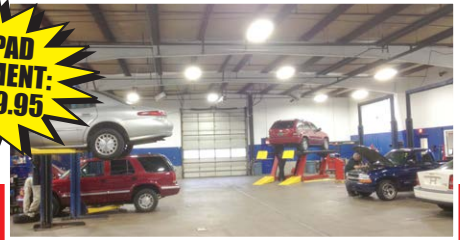

SALES HOURS: M-TH 9AM-8PM F-S 9AM-5PM
SUN 12PM-5PM

(800) 287-3411

957 Washington St | South Attleboro, MA

SERVICE HOURS: M-F 8AM-5PM S 8AM-5PM
SUN Closed

CALL NOW! (800) 287-3411

CALL NOW! (800) 287-3411

$10,500

LOADED TO THE MAX

2006 BUICK LUCERNE
Heated Leather, Loaded, Keyless Entry, Premium Sound, Sunroof! #A2545

$12,988

A MUST SEE

2009 VOLKSWAGEN PASSAT
Heated Leather, Sunroof, All Power, Keyless Entry, Cruise Control, Alloys! #A2672

$9651

2008 NISSAN SENTRA S
All Power, Bluetooth, Alloys, Cruise Control, Premium Sound! #A2641

$11,900

2009 SUBARU IMPREZA OUTBACK
AWD, All Power, A/C, CD, Cruise Control, Keyless Entry! #A2629

$10,950

GREAT TRUCK

2005 FORD F150 EXT CAB
4X4, Bedliner, All Power, Cruise Control! (NAP) #A2445

$12,885

FULLY LOADED

2007 MERCURY MOUNTAINEER
Heated Leather, 4X4, Sunroof, All Power, Premium Sound! #A2310

$9561

VERY NICE

2008 FORD FUSION
All Power, A/C, CD, Alloys, Bluetooth, USB, Keyless Entry! #A2669

$11,900

2007 MAZDA 3
PW, PL, A/C, CD, Keyless Entry, Cruise Control, Alloys! #A2607

$CALL

2007 MERCEDES C280 4MATIC
All Power, AWD, Heated Leather, Sunroof, Premium Sound! #MZ1277

$13,783

2007 HONDA CR-V
All Power, A/C, CD, AWD, Roof Racks! #A2481

$10,900

FULLY LOADED

2006 JEEP LIBERTY
4X4, All Power, Heated Leather, Sunroof! #A2613

$7900

RUNS LIKE NEW

2005 FORD F150
4X4, Bedliner, All Power, A/C, CD, Keyless Entry! (NAP) #A2513

$6959

FULLY LOADED

2004 FORD ESCAPE XLT
AWD, All Power, Heated Leather, Sunroof! #A2565

$14,250

WON'T LAST LONG

2008 JEEP GRAND CHEROKEE
Laredo, 6 Cylinder, Heated Leather, Loaded, Sunroof! #A2378

$13,347

SUNROOF

2009 TOYOTA CAMRY LE
All Power, A/C, CD, Keyless Entry, Alloy Wheels! #A2186

$12,498

BEAUTIFULLY EQUIPPED

2005 HYUNDAI AZERA
Heated Leather, Loaded, Premium Sound, Sunroof! #A2438

$10,200

SUNROOF

2008 MAZDA 3 SPORT
All Power, A/C, CD, Keyless Entry, Rear Spoiler, Alloys! #A2562

$CALL NOW

2006 CHRYSLER TOWN & COUNTRY
All Power, A/C, CD, Keyless Entry, Cruise Control, 3rd Row! (NAP) #A2482

$7400

ONE OWNER

2005 CHEVY COBALT
All Power, A/C, CD, Keyless Entry, Cruise Control, Alloy Wheels! #A2436

*All payments reflect $0 down with credit approval. Tax, titles & reg fees not included.

Oil Change: Only $19.95
AC Performance: Only $39.95

SERVICE SPECIAL
Lowest Service Prices With
Highest Quality Service!