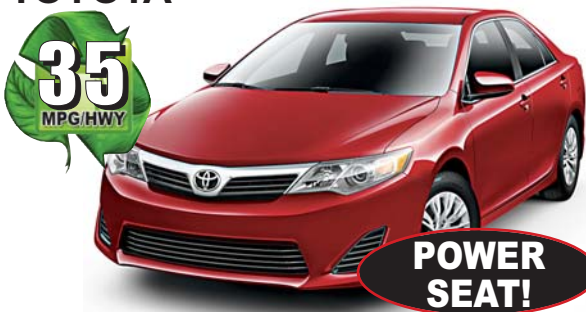

www.EmersonToyota.com

NEW 2012 TOYOTA CAMRY L

- Power Windows/Locks
- Bluetooth
- Model# 2514A
- Power Mirrors
- MSRP: \$22,715
- Stock# 1225

\$184mo.
LEASE IT!

36 month, 36,000 miles lease. First month's payment and down payment required at signing. Total out of pocket \$2,000. Total of payments \$6,636.96. Residual value purchase price at lease end \$13,393.00. Includes all Maine State taxes and lease fees. No security deposit required. To well qualified buyers only. Offer ends 4/30/12.

NEW 2012 TOYOTA CAMRY LE

- Cruise/Tilt
- Multi-Function Remote
- Model# 2532A
- Power Windows/Locks
- Bluetooth
- Stock# 1273
- Power Mirrors
- MSRP: \$23,800

\$214mo.
LEASE IT!

36 month, 36,000 miles lease. First month's payment and down payment required at signing. Total out of pocket \$2,000. Total of payments \$7,711.92. Residual value purchase price at lease end \$13,825.00. Includes all Maine State taxes and lease fees. No security deposit required. To well qualified buyers only. Offer ends 4/30/12.