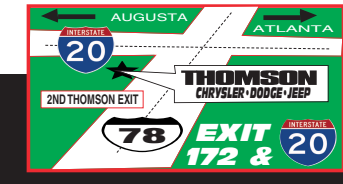

TRAIL RATED!

NEW 2013 JEEP WRANGLER TRAIL RATED
3" INCH LIFT KIT, CHROME 31X10.5 WHEELS & TIRES, CHROME GRILL, CHROME NERF BAR, AIR CONDITIONING, AUTOMATIC, SATELLITE RADIO, CD, PREMIUM TOP, $32,161

$26,400 SAVE $5,761

25 AVAILABLE!

NEW 2014 JEEP CHEROKEE
8 SPEED AUTOMATIC, 7" MULTI VIEW DISPLAY, UCONNECT W/BLUETOOTH, LED TAIL LAMPS, ALLOYS, FOG LIGHTS, $30,450

$24,990 SAVE $5,460

NEW 2013 DODGE CHALLENGER
SIRIUS/XM RADIO, CD, CRUISE, ALLOY WHEELS, POWER WINDOWS, POWER SEAT, 18" ALLOYS, $27,457

$19,457 SAVE $8,000

Zero down, 72 months, with approved credit, plus tax & tag. 2.9% APR. All prices include rebates. Pictures for illustration, offer not in conjunction with any other offer. Expires 8/19/13

STOP BY FOR YOUR GAS CARD $20 VALUE!
Just stop by and ask for it
No purchase necessary. Must have a valid driver's license.

jeepcheap.com
THOMSON
DODGE CHRYSLER Jeep RAM SRT

SALES HOURS:
MON-FRI 8AM-8PM
SAT: 8AM-6PM
SATURDAY SERVICE HOURS: 8:00AM-3PM