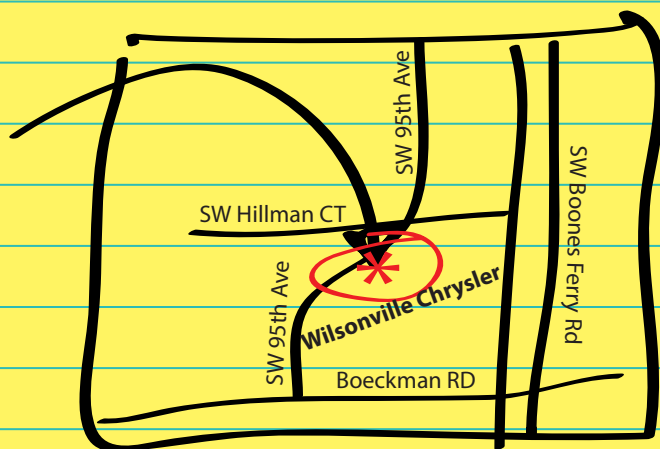

Still Not Enough!!!

Okay, Here's more!

#3 Ask about our **MILITARY/COLLEGE GRAD INCENTIVE!**

#4 ALL CERTIFIED PRE OWNED + DEMOS **HAVE BEEN REDUCED by THOUSANDS!**

#5 Chrysler Finance Rates **as low as 0.0%**

Bank reps and Lenders will also be available on date of sale with preferred interest rates for this event **up to 72 months***

*0.0% in lieu of Consumer cash
72 months available on 200 sedans

#6 RSVP by phone at: **(888) 798-3906** or
online at: **www.wilsonvillecrazydeals.com**

To Get an **APPOINTMENT BONUS & EXTRA VALUE PACKAGE**

WILSONVILLE
CHRYSLER • JEEP • DODGE • RAM

Call 27490 Southwest 95th Ave
Wilsonville, OR

(888) 798-3906

www.wilsonvillecrazydeals.com

SUMMER CLEARANCE EVENT

DODGE

CHRYSLER

Jeep

Prices and programs valid at time of printing