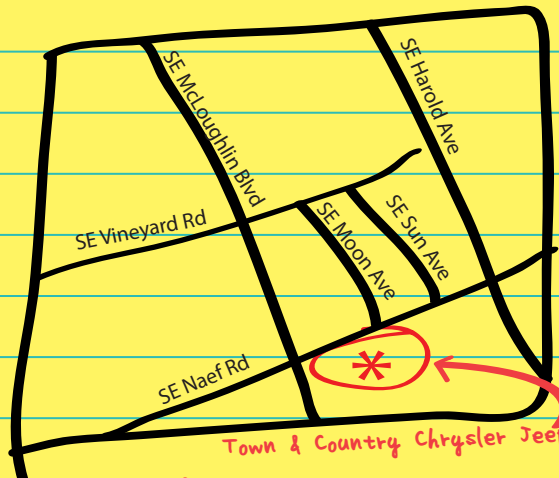

**Town & Country**  
CHRYSLER • JEEP

Call 16800 SE McLoughlin Blvd.,  
Milwaukie, Oregon  
**(866) 569-7744**

[www.tcchryslerjeep.com](http://www.tcchryslerjeep.com)

**DON'T FORGET TO**

**ASK ABOUT OUR MILITARY REBATES**