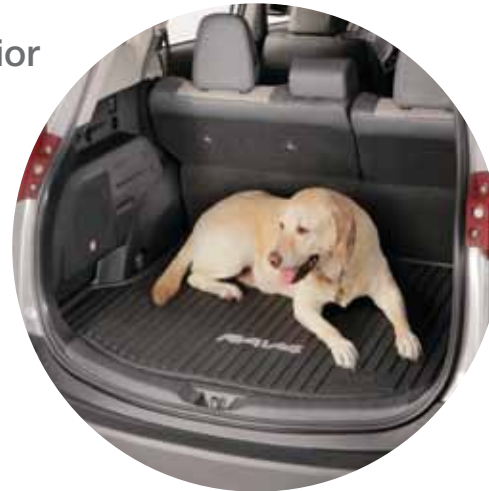

toyota.com/accessories

Exterior

Electronics

Interior

Exterior Accessories

The world isn't always easy. Protecting your RAV4 is.

Paint Protection Film Like a clear suit of armor, Genuine Toyota paint protection film¹ helps guard against road debris that can chip and scratch the finish. Manufactured from durable, nearly invisible urethane, the film is designed for specific sections of the vehicle that have the highest potential for contact with stones and other debris.