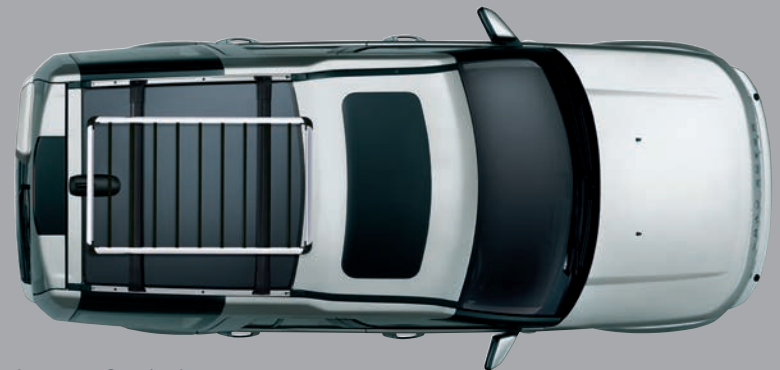

Luggage Carrier*

Load capacity: 138 lbs.
LR006848