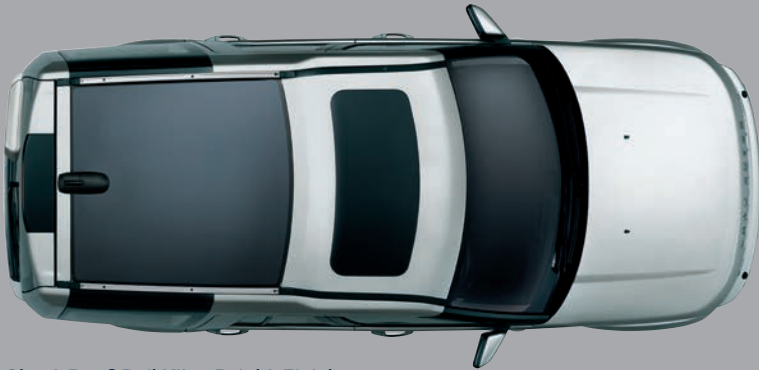

Short Roof Rail Kit – Bright Finish

Designed for vehicles not fitted with factory-fit roof rails.
CAP500090