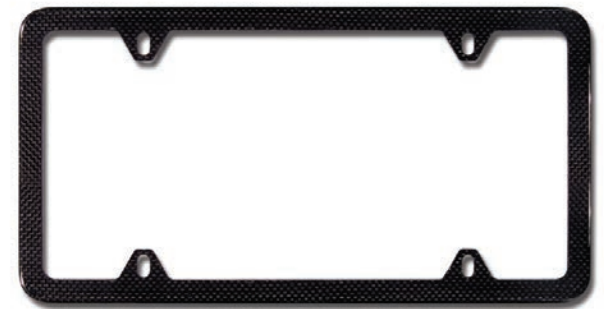

### License Plate Frames

Trumpet the arrival of your LR4 with attractive License Plate Frames.

- Carbon Fiber Land Rover Logo with Black Union Jack — VPLFY0063
- Polished Steel Land Rover Logo with Black Union Jack — VPLFY0065
- Brushed Steel Land Rover Logo with Black Union Jack — VPLFY0066
- Carbon Fiber Slimline — VPLFY0064
- Matte Black Finish Slimline — LRN91640
- Brushed Silver Finish Slimline — LRN91650
- Polished Silver Finish Slimline — LRN91660
- Matte Black Finish with Land Rover Logo — LRN91610
- Brushed Silver Finish with Land Rover Logo — LRN91620
- Polished Silver Finish with Land Rover Logo — LRN91630