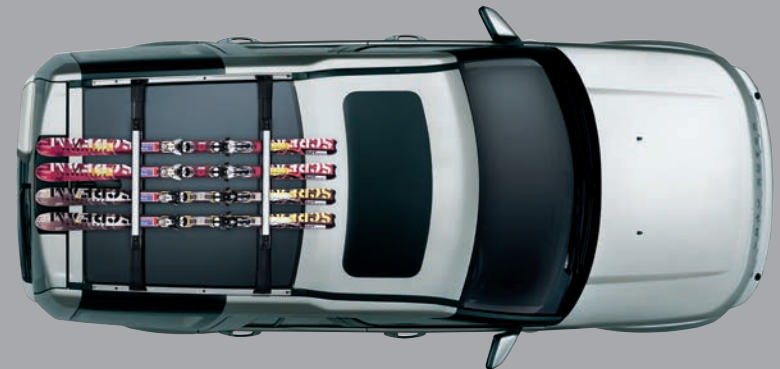

**Short Roof Rail Kit – Bright Finish**

Designed for vehicles not fitted with factory-fit roof rails.  
CAP500090

**Luggage Carrier\***

Load capacity: 138 lbs.  
LR006848

**Aqua Sports Carrier\***

Carries one surfboard or sailboard and mast, or one canoe or kayak.  
Load capacity: 99 lbs.  
LR006846