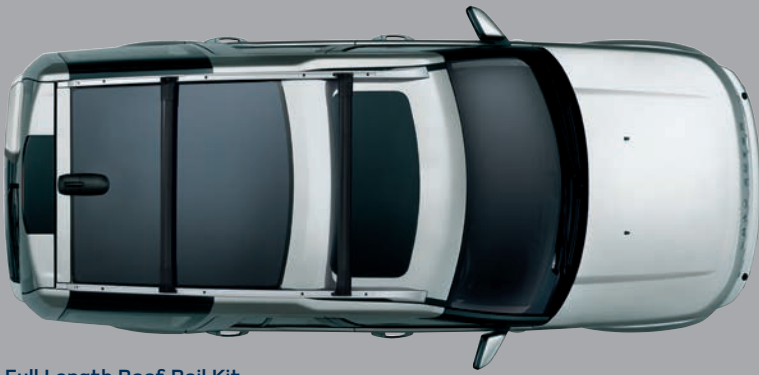

Rear Ladder
For 2010 vehicles onward — AGP780020

Full Length Roof Rail Kit

Cross bars sold separately. See page 16.
Bright Finish — VPLAR0075
Black Finish — VPLAR0074