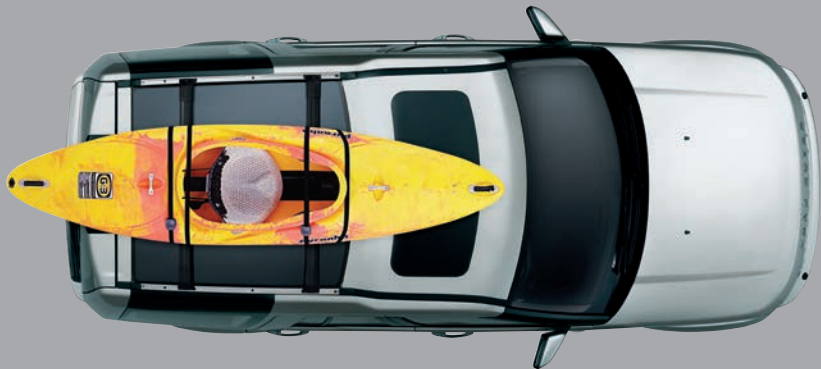

**Short Roof Rail Kit – Bright Finish**

Designed for vehicles not fitted with factory-fit roof rails.  
CAP500090

**Luggage Carrier\***

Load capacity: 138 lbs.  
LR006848

**Aqua Sports Carrier\***

Carries one surfboard or sailboard and mast, or one canoe or kayak.  
Load capacity: 99 lbs.  
LR006846